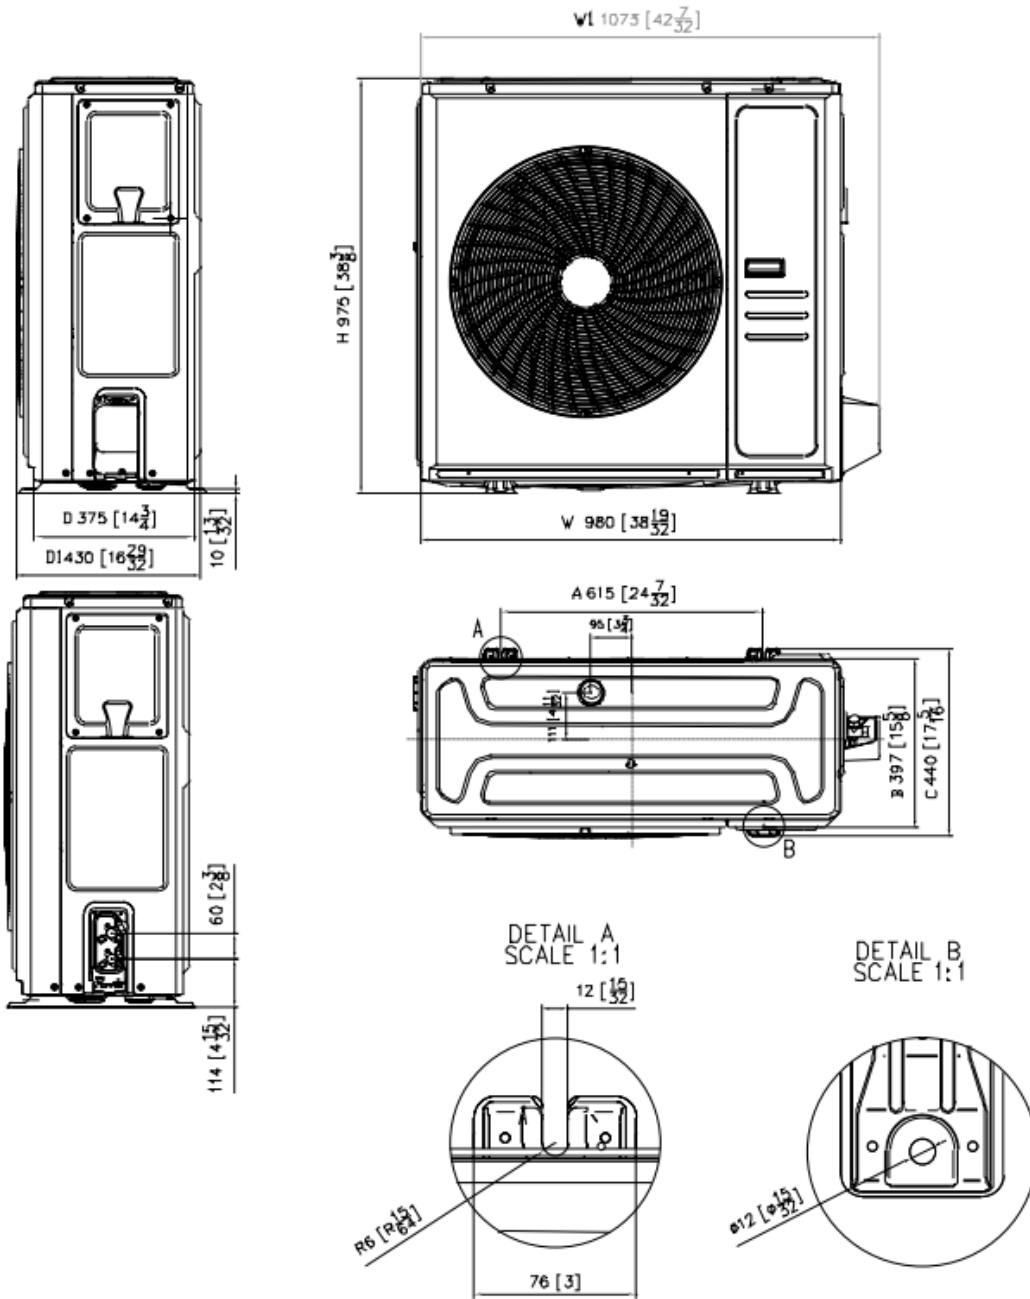

Model	Unit	A	B	C	D
ACI-105	mm	165	100	245	60
	inch	6.50	3.94	9.65	2.36
ACI-140, ACI-180	mm	165	100	287	60
	inch	6.50	3.94	11.30	2.36

Model:

AOI-140_180HRDC3C

Outline Dimensions Drawing

2025-09-25